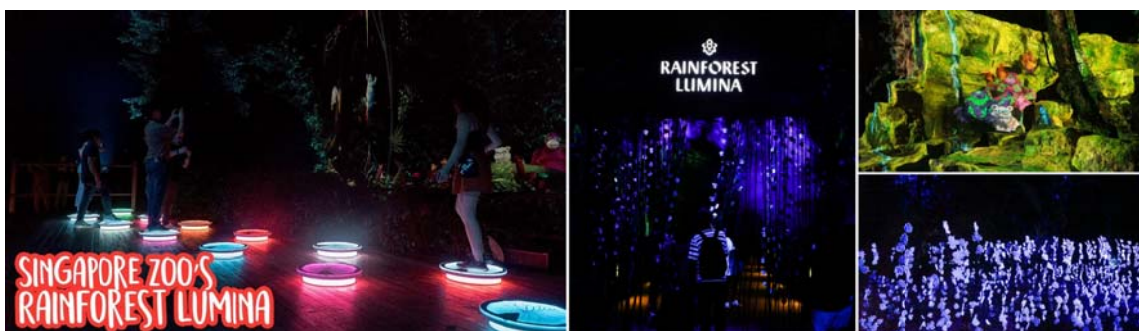

LUMINA RAINFOREST SINGAPORE

AVAILABLE : REDEEM

VALIDITY : UNTIL 09 FEB'20

***LOCATION* : 80 Mandai Lake Road, Singapore 729826 (Singapore Zoo)**

**ADMISSION TIME: 07.30 PM, 08.00 PM, 08.30 PM
09.30 PM, 10.00 PM, 10.30 PM**

| LUMINA RAINFOREST SINGAPORE | | | | |
|------------------------------|--------------------|--------------------|---------------|-------------------|
| TICKET | 2CANGO RATE | | PUBLISH RATE | |
| | ADULT | CHILD 3-12 yrs | ADULT | CHILD 3-12 yrs |
| LUMINA RAINFOREST | IDR 145.000 | IDR 145.000 | SGD 18 | SGD 14 |